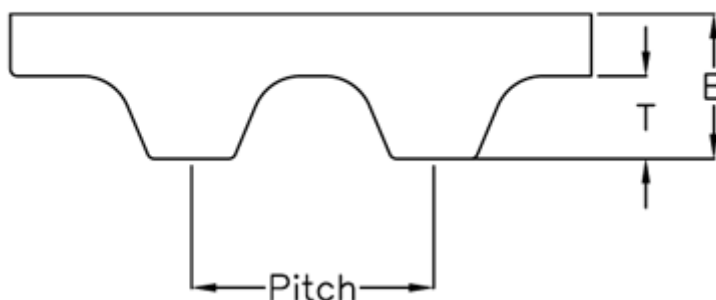

Article number: 602776210955

Description: Gates Timing Belt Synchropower PU 12 T2.5 950

Measures

Height B mm	= 1.3
Height T mm	= 0.7
Length	= 950
Number of teeth	= 380
Pitch	= 2.5
Type	= PU 12 T2,5 950
Width	= 12